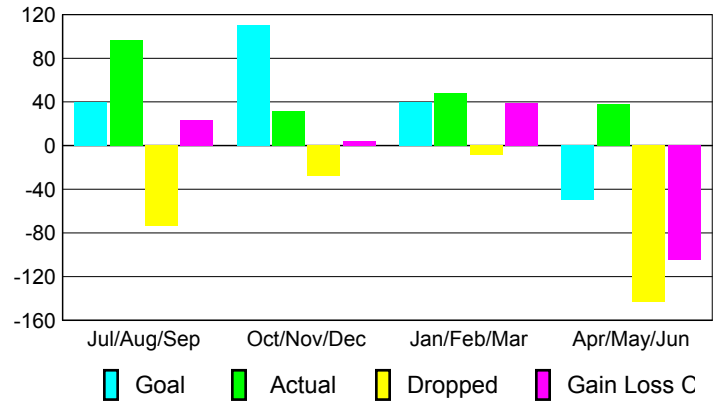

Membership Results 2008-2009

Goal, New, Dropped, Gain/Loss

Comparison of Membership Gain/Loss

Current Year Compared to the Previous Year