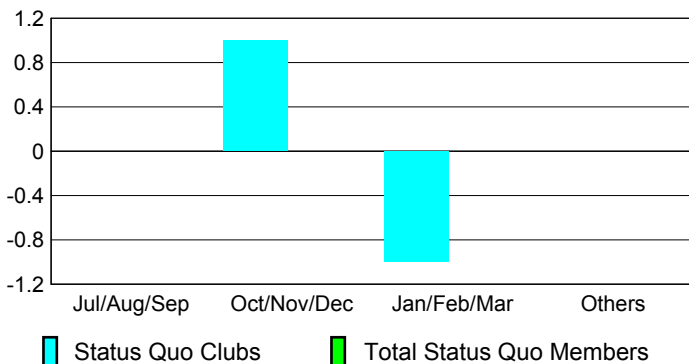

Club Results 2008-2009

Goal, New, Dropped, Gain/Loss

Comparison of Club Gain/Loss

Current Year Compared to the Previous Year

YTD Status Quo Clubs 2008-2009

Status Quo Clubs Compared to Status Quo Members

MEMBERSHIP

Membership Results 2008-2009

Membership 2007-2008

Month	Net Memb Goal	Actual New Memb	Actual Dropped Memb	Gain/Loss of Memb	Gain/Loss of Memb
Jul/Aug/Sep	40	97	-74	23	57
Oct/Nov/Dec	110	32	-28	4	22
Jan/Feb/Mar	40	48	-9	39	15
Apr/May/Jun	-50	38	-143	-105	34
Totals	140	215	-254	-39	128