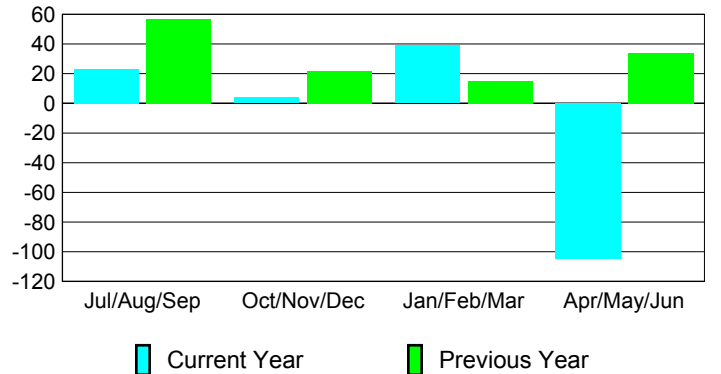

Membership Results 2008-2009

Membership 2007-2008

Month	Net Memb Goal	Actual New Memb	Actual Dropped Memb	Gain/Loss of Memb	Gain/Loss of Memb
Jul/Aug/Sep	40	97	-74	23	57
Oct/Nov/Dec	110	32	-28	4	22
Jan/Feb/Mar	40	48	-9	39	15
Apr/May/Jun	-50	38	-143	-105	34
Totals	140	215	-254	-39	128

Membership Results 2008-2009

Goal, New, Dropped, Gain/Loss

Comparison of Membership Gain/Loss

Current Year Compared to the Previous Year

Gender Comparison 2008-2009

Jul/Aug/Sep

Oct/Nov/Dec

Jan/Feb/Mar