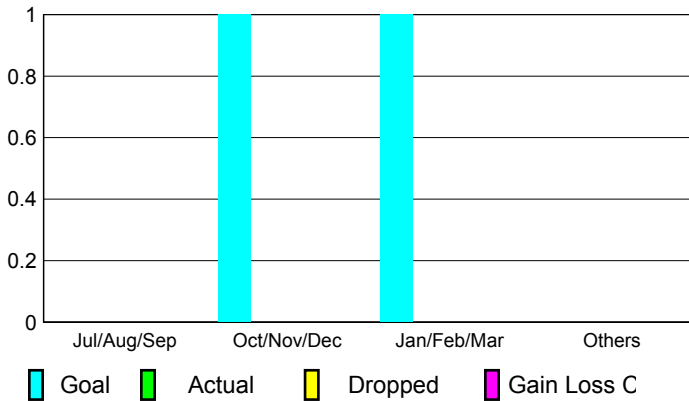

2008-2009 GMT Quarterly Report for District (or Undistricted) **District 308 A1**

GMT: **Doctor DATUK K NAGARATNA**

Location: **SINGAPORE**

GMT CA: **5**

CLUBS

Club Results 2008-2009

Clubs 2007-2008

Month	New Club Goal	Actual New Clubs	Actual Dropped Clubs	Gain/Loss of Clubs	Gain/Loss of Clubs
Jul/Aug/Sep	0	0	0	0	1
Oct/Nov/Dec	1	0	0	0	0
Jan/Feb/Mar	1	0	0	0	0
Apr/May/Jun	0	0	0	0	2
Totals	2	0	0	0	3

Club Results 2008-2009

Goal, New, Dropped, Gain/Loss

Comparison of Club Gain/Loss

Current Year Compared to the Previous Year

YTD Status Quo Clubs 2008-2009

Status Quo Clubs Compared to Status Quo Members

MEMBERSHIP